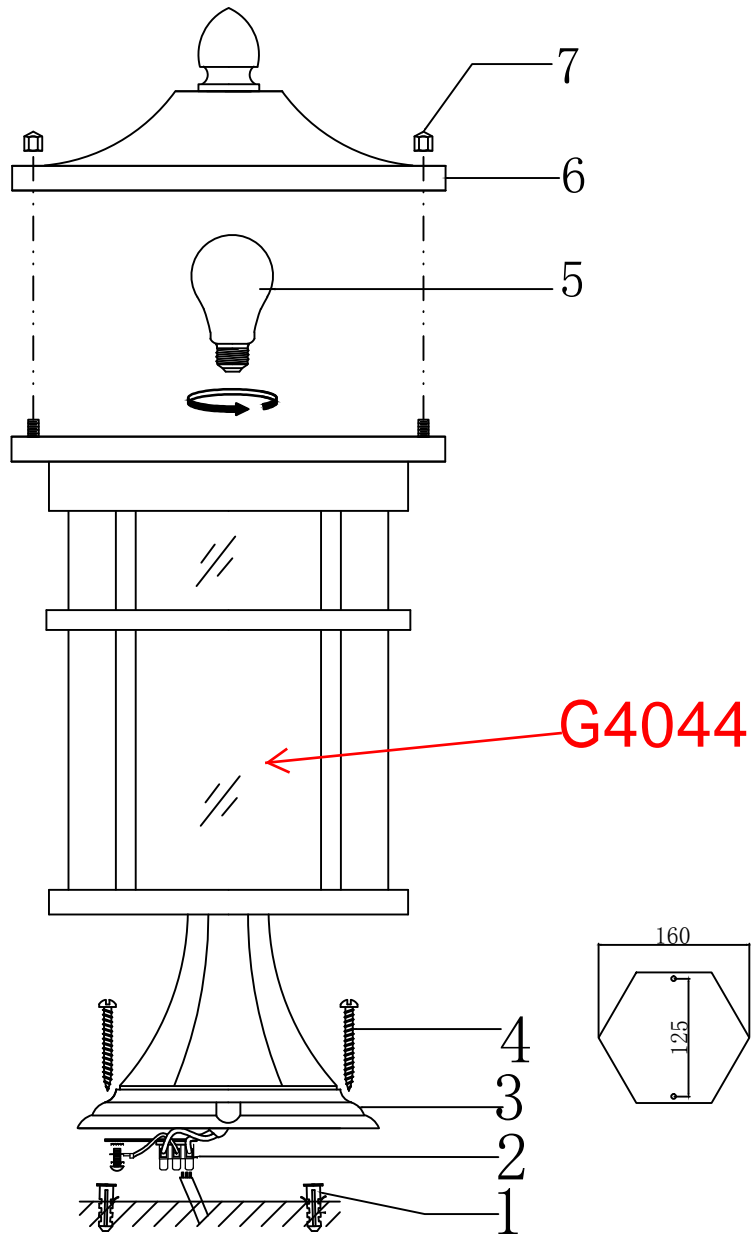

INSTALLATION INSTRUCTION ODEON LIGHT ART. 4044/1B

Outdoor ground lamp

 1 x E27(60w)